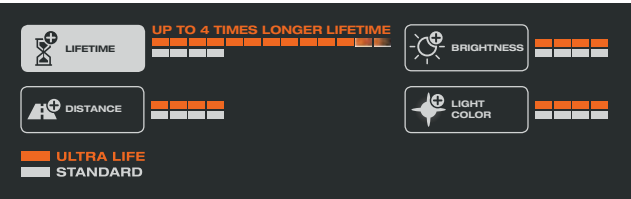

Long life

ULTRA LIFE

- 4-year guarantee¹⁾
- Up to 4 times longer lifetime²⁾
- Up to 100,000 km service life³⁾
- More durability and longer replacement cycle
- Modern design with silver cap (H4/H7/H11), perfect for clear glass headlights
- Large range of headlight and auxiliary lamps H1, H4, H7, H11

What's your type ?
 Whatever your driving style is,
 we have the right lamp for you

Light is OSRAM

OSRAM

PERFORMANCE

Brightest OSRAM halogen light

NIGHT BREAKER® LASER

- Up to 150% more brightness¹⁾
- Up to 40 m longer beam¹⁾
- Up to 20% whiter light¹⁾
- More light performance due to innovative laser ablation technology²⁾
- Unique design with laser-etched product name and silver cap
- Available types H1, H3, H4, H7, H8, H11, HB3, HB4

¹⁾ Compared to minimum ECE R112/R37 requirements

PERFORMANCE

Much greater safety

NIGHT BREAKER® SILVER

- Up to 100% more brightness¹⁾
- Up to 130 m long beam
- Up to 20% whiter light¹⁾
- Excellent performance-lifetime ratio
- More light allows to see farther and therefore react sooner
- Better visibility
- More light at a reasonable lifetime
- H1, H4, H7, H11

¹⁾ Compared to minimum ECE R112 requirements

DESIGN

Bluish-white light for xenon look

COOL BLUE® INTENSE

- Bluish-white light for xenon look
- Color temperatures of up to 4,200 K
- Up to 20% brighter¹⁾
- Modern design with silver cap (H4/H7/H11/HB4)
- Ideal for use in clear-glass headlights
- W5W with color temperatures up to 3,700 K (± 200 K)
- More homogeneous color appearance in combination with HID-systems
- For interior lighting/parking light/license plate illumination, interchangeable with standard bulbs
- H1, H3, H4, H7, H8, H11, H15, H16, HB3, HB4, HIR2 H27W/1, H27W/2, W5W