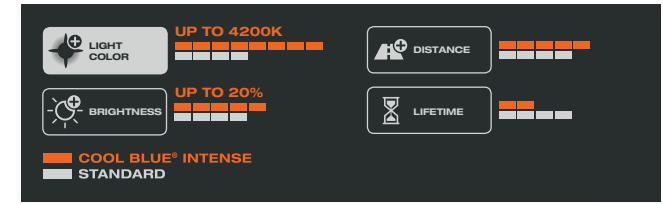

COOL BLUE® INTENSE