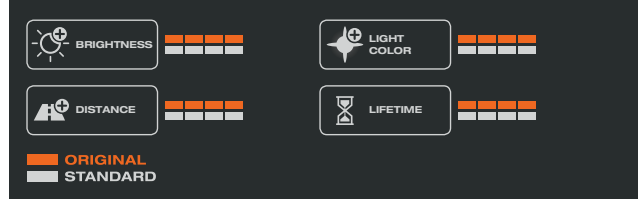

Long life

ULTRA LIFE

- 4-year guarantee¹⁾
- Up to 4 times longer lifetime²⁾
- Up to 100,000 km service life³⁾
- More durability and longer replacement cycle
- Modern design with silver cap (H4/H7/H11), perfect for clear glass headlights
- Large range of headlight and auxiliary lamps H1, H4, H7, H11

¹⁾ 4th year with online product registration.
Refer to www.osram.com/am-guarantee for precise conditions and registration
²⁾ Compared with standard lamps
³⁾ With an average annual mileage of 14,259 km and 60% light on lights

Original spare parts

ORIGINAL

- Original spare part
- Excellent value for money
- Impressive brightness
- H1, H2, H3, H4, H7, H8, H8B, H9, H9B, H10, H11, H11B, H13, H15, H16, H27W/1, H27W/2, HB3, HB4, HB4A, HB5, R2, HIR1, HIR2

What's your type ?
Whatever your driving style is,
we have the right lamp for you

Light is OSRAM

OSRAM