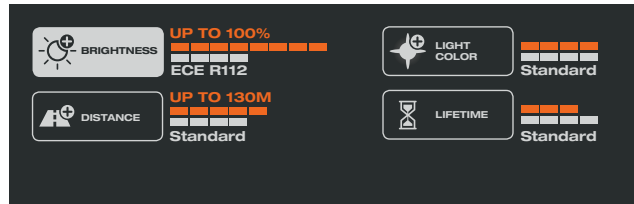

NIGHT BREAKER® SILVER