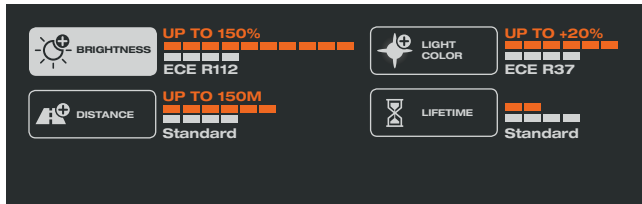

NIGHT BREAKER® LASER